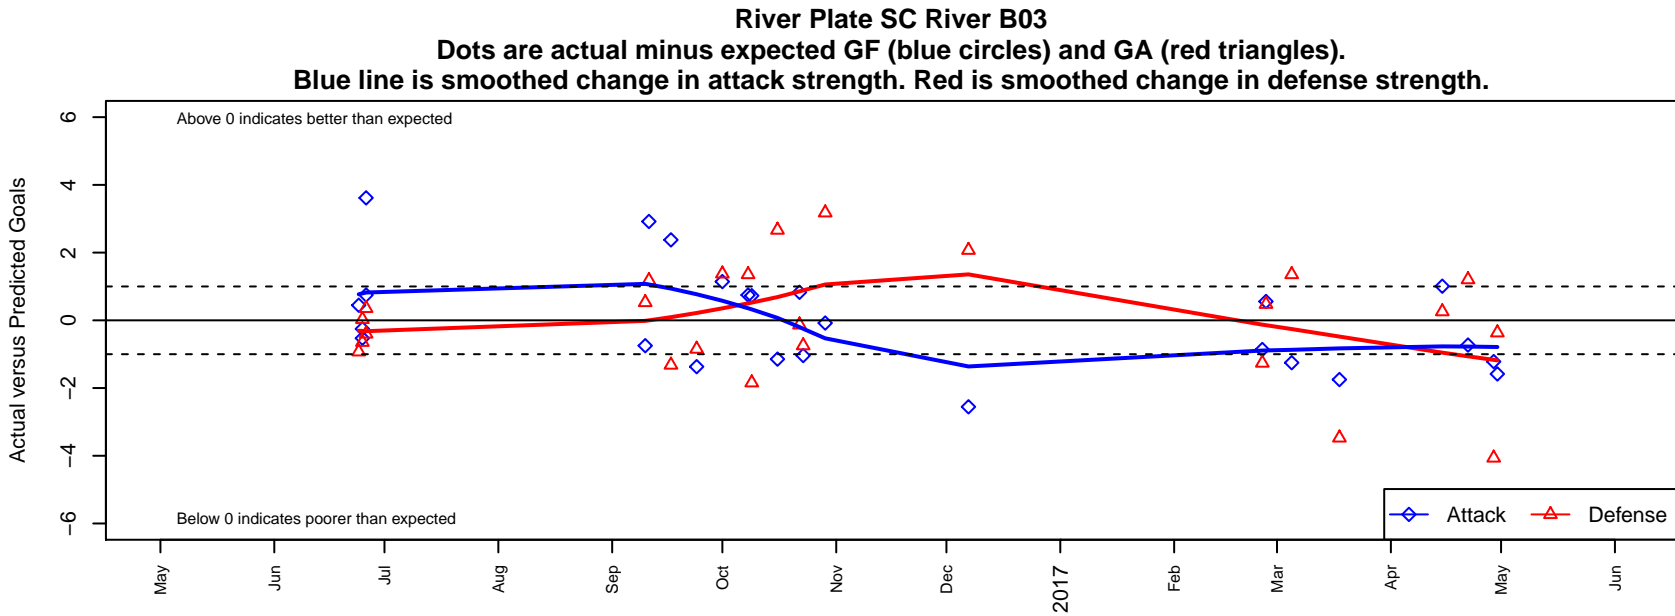

River Plate SC River B03

River Plate SC
 NE Portland, OR
 B03 total strength=927
 attack=2.51 defense=0.96
 fall league = PTT B03 Div 2 Green
 spr league = Spr OYS B03 Div 2 Green
 notes= RPFC; NPS

alt names used:
 River Plate SC River 03/04
 RPSC 03B River
 RPSC 03B River

Venues played:
 2016 Clash At the Border Div 2 Gold/Silver/Bro
 2016 PTT B03 Division 2 Green
 2016 Spr OYS B03 Division 2 Green

**attack and defense variance (black dot)
relative to other teams
and top 10 in region**