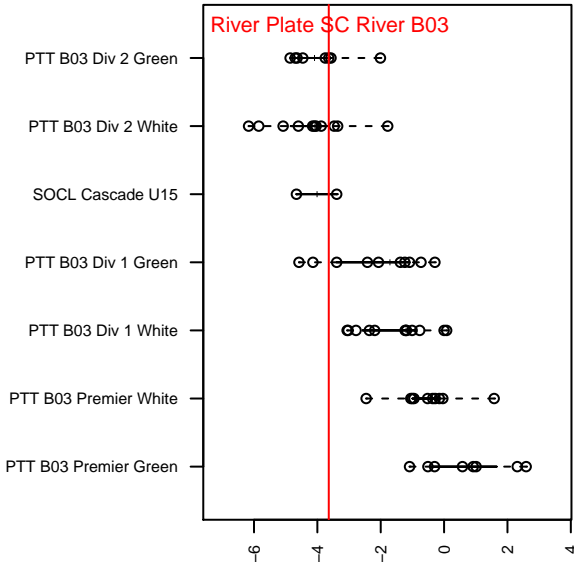

**attack and defense rating
relative to others at age
and all opponents in last 13 months**